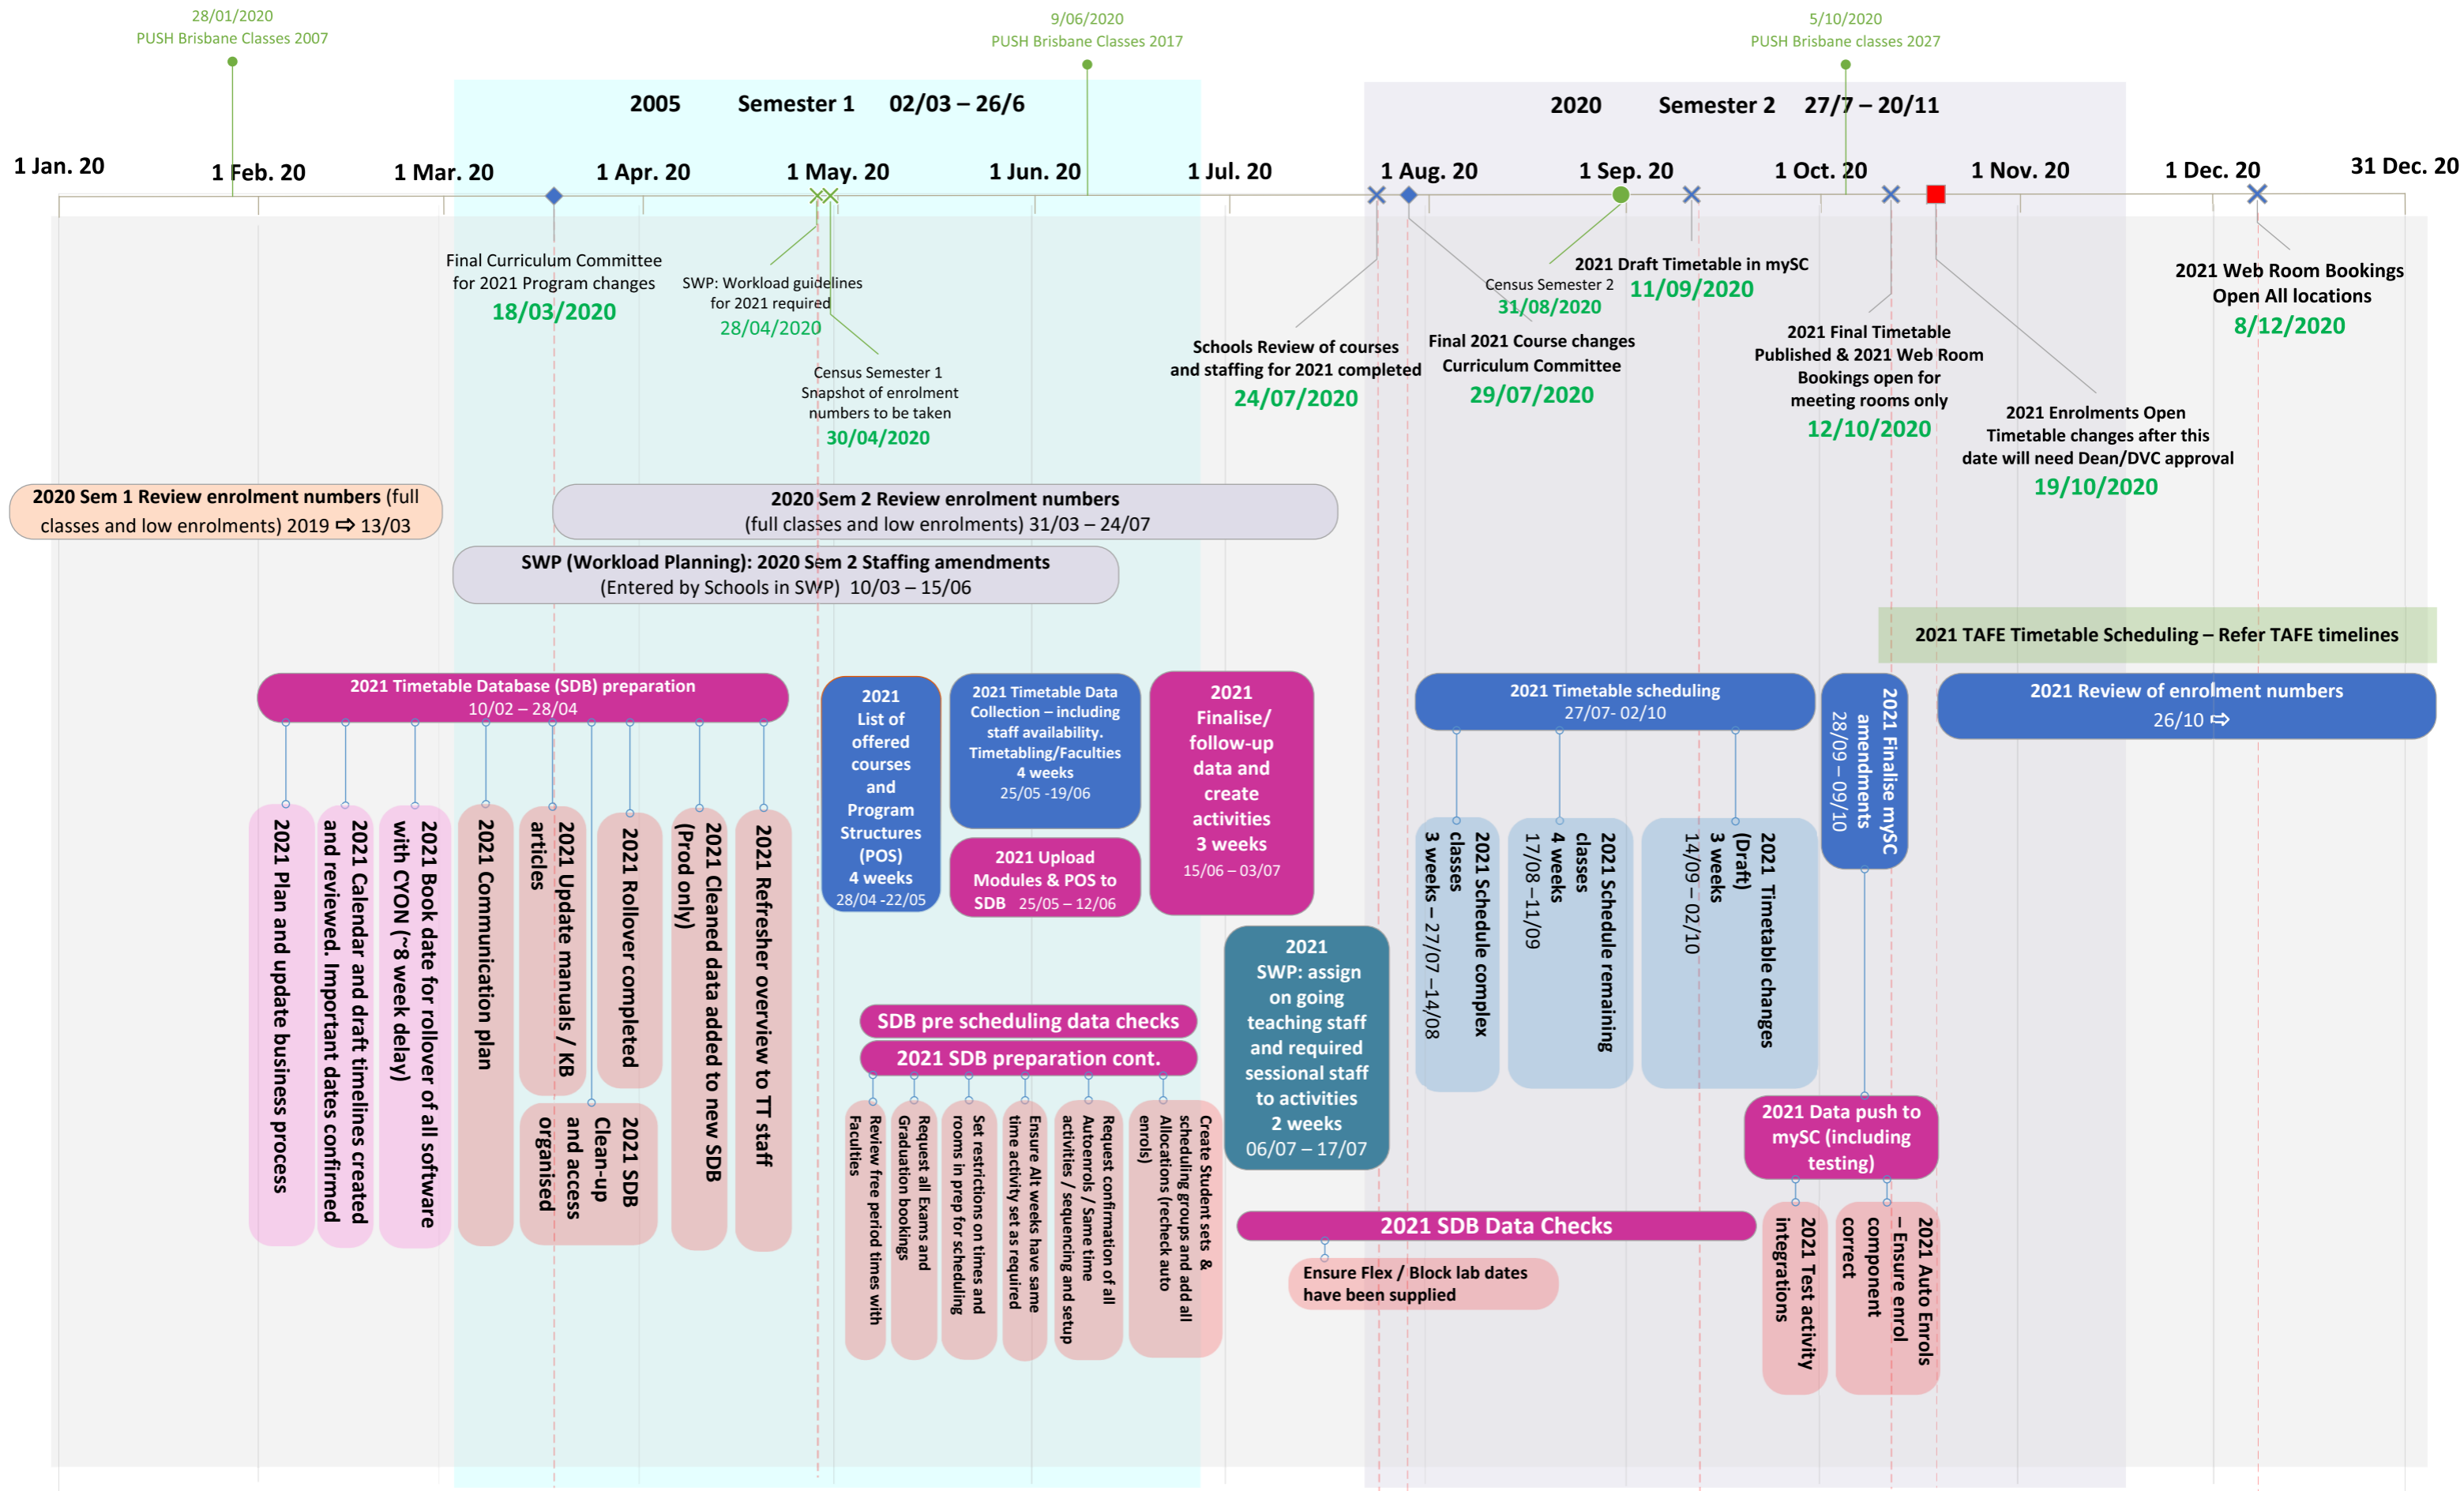

HE Timetable Timelines - FINAL

1927 Summer 11/11/2019 - 22/02/2020

2002 Late Summer (L) 06/01 – 28/02

2015 Winter (W) 27/04 – 24/07

2007 Trimester 1 16/03 – 20/06

2017 Trimester 2 20/07 – 24/10

2025 Spring (P) 01/09 – 24/12

2027 Summer (S) 16/11/2020 -27/02/2021

2020 Sem 1

2020 Sem 2

2021