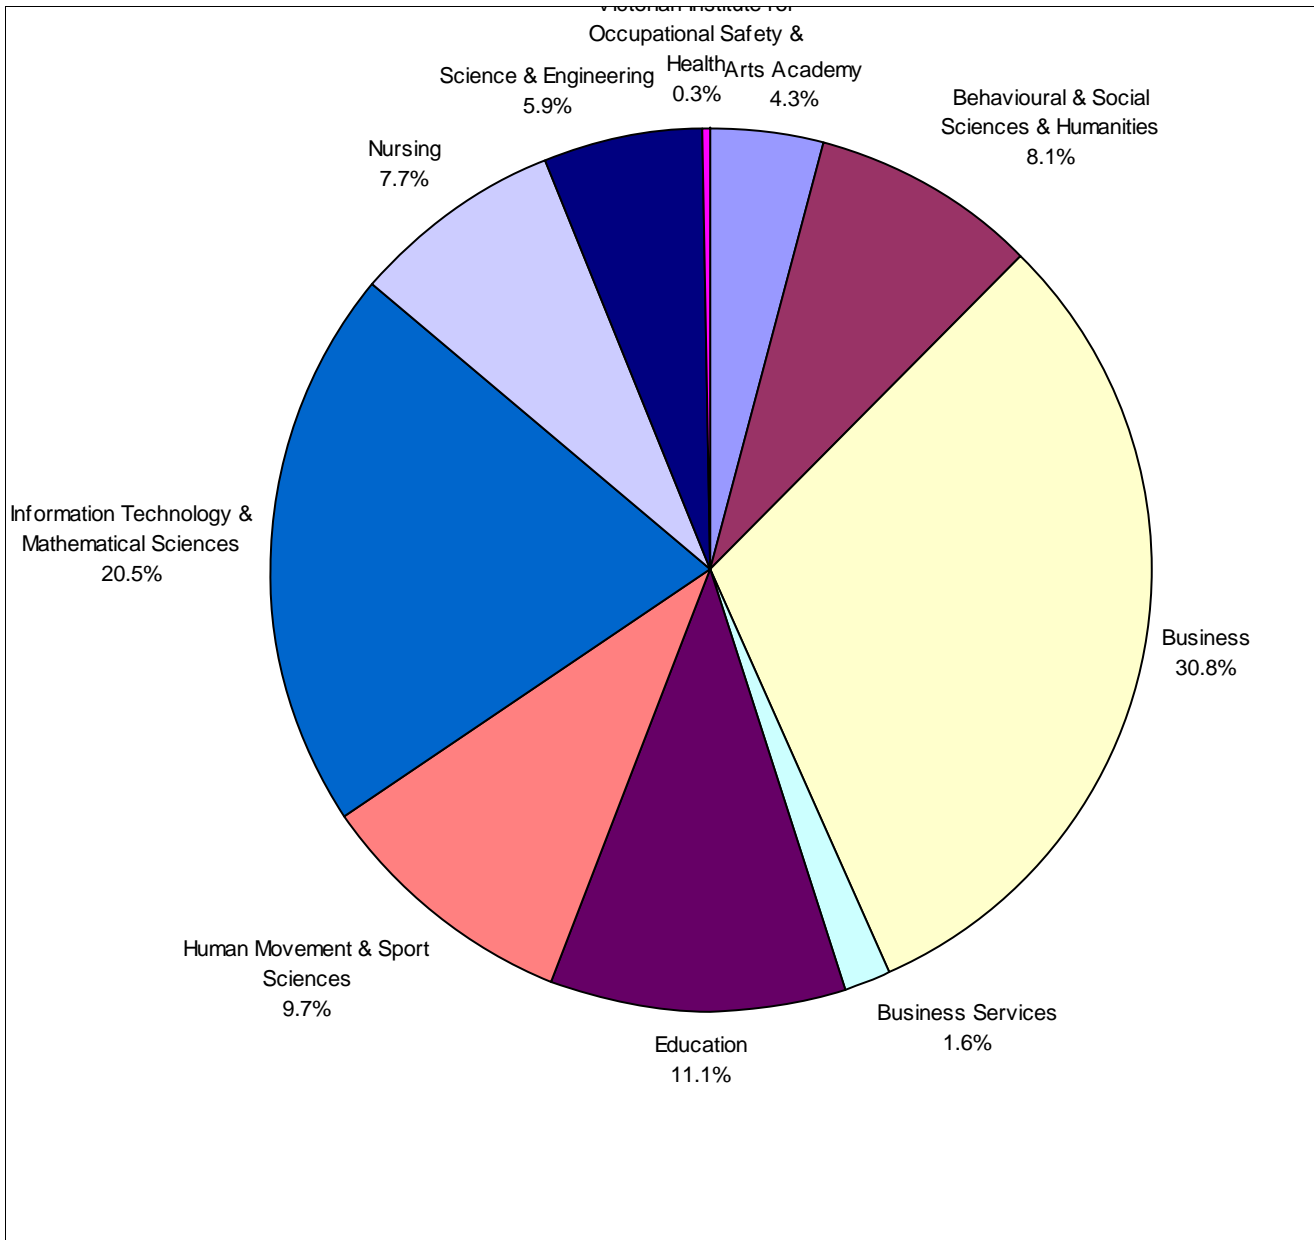

Taught EFTSL by School for Year: 2010

From DEEWR Load/Liability file

<u>School</u>	<u>Total EFTSL</u>	<u>Percentage</u>	<u>School</u>	<u>Total EFTSL</u>	<u>Percentage</u>
Arts Academy	370.249	4.3%	Human Movement & Sport Sciences	836.150	9.7%
Behavioural & Social Sciences & Humanities	700.456	8.1%	Information Technology & Mathematical Sciences	1,765.313	20.5%
Business	2,655.438	30.8%	Nursing	666.577	7.7%
Business Services	141.125	1.6%	Science & Engineering	507.567	5.9%
Education	953.289	11.1%	VIOASH	21.775	0.3%
			Grand Total	8,617.938	100.0%