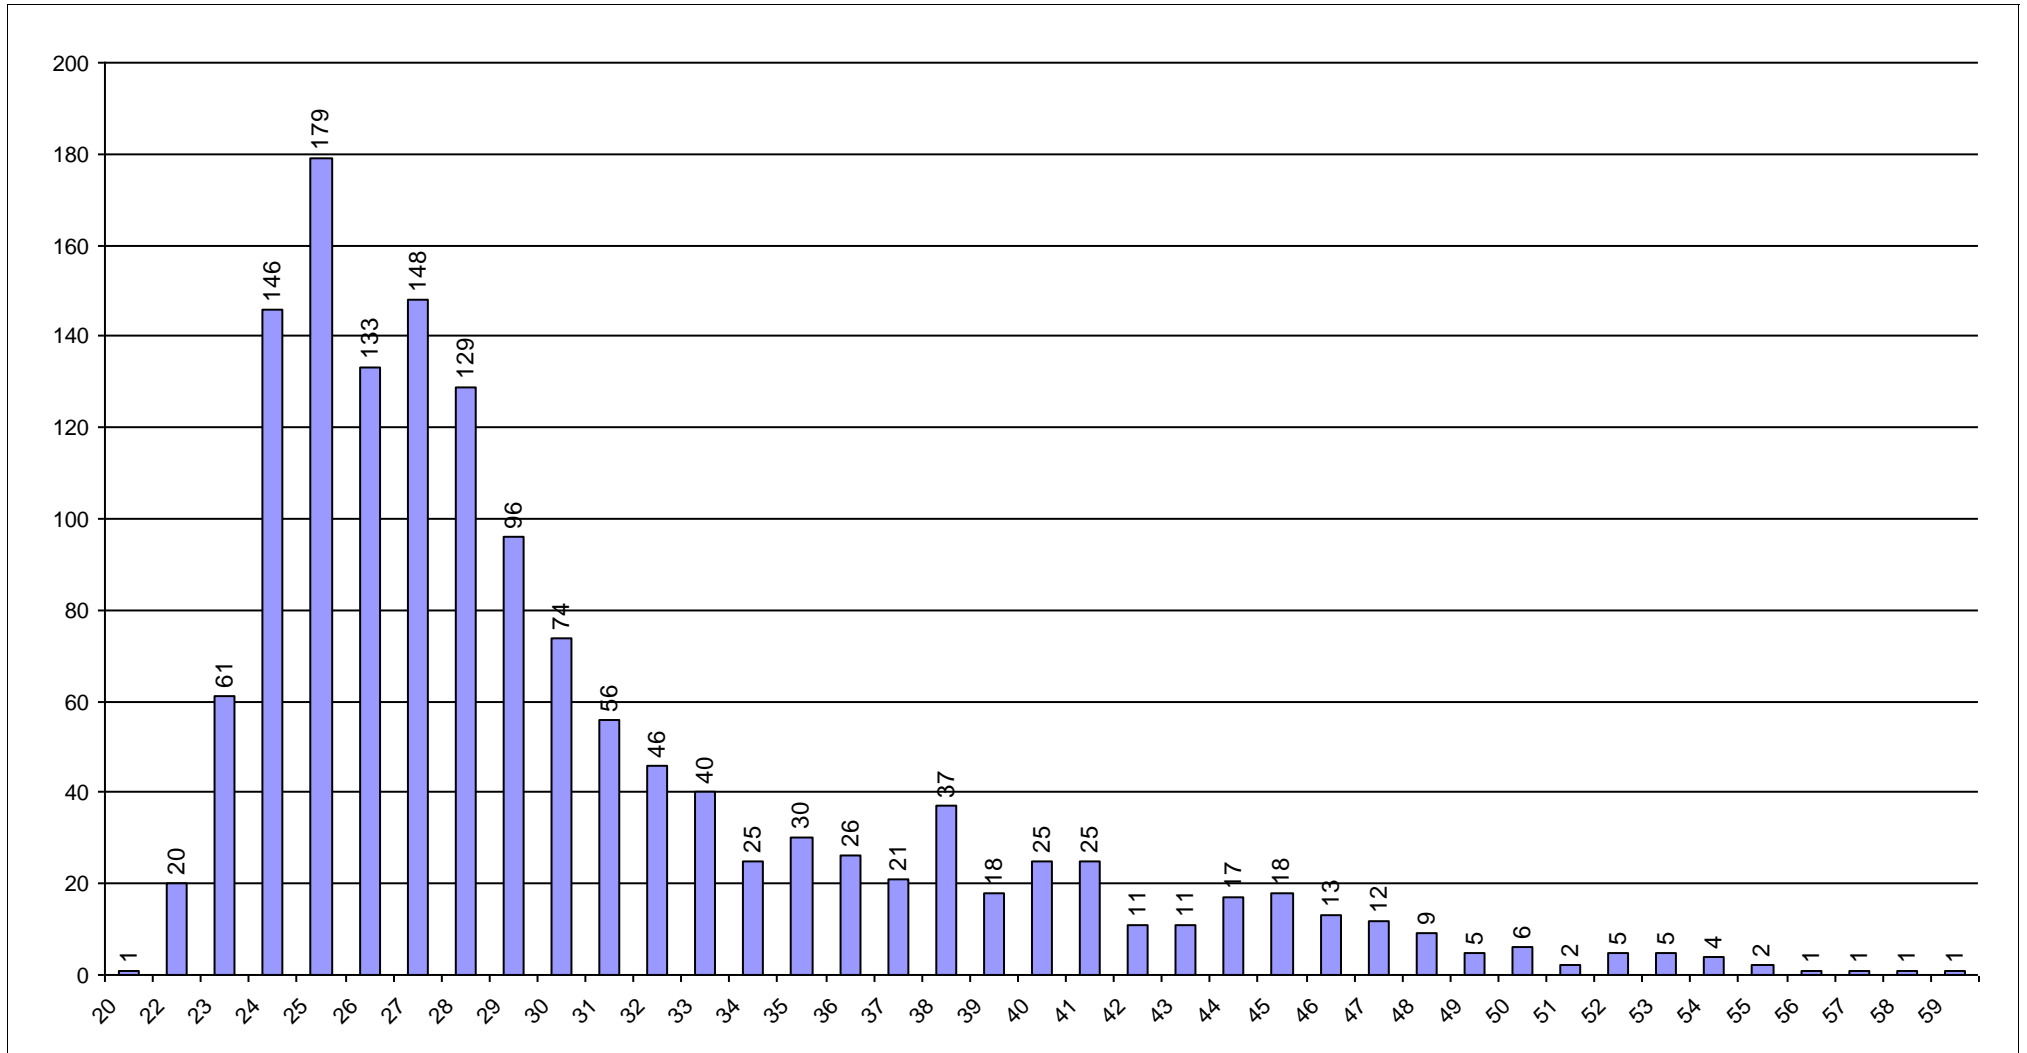

Age Profile of Completers for 2009

Extract: Past Course Completions

Dimension: Average Age - All Completers

Age Profile of Completers for 2009

Extract: Past Course Completions

Dimension: Age Distribution - Associate Degree

Age Profile of Completers for 2009

Extract: Past Course Completions

Dimension: Age Distribution - Bachelor

Age Profile of Completers for 2009

Extract: Past Course Completions

Dimension: Age Distribution - Doctorate by Research

Age Profile of Completers for 2009

Extract: Past Course Completions

Dimension: Age Distribution - Masters by Coursework

Age Profile of Completers for 2009

Extract: Past Course Completions

Dimension: Age Distribution - Masters by Research