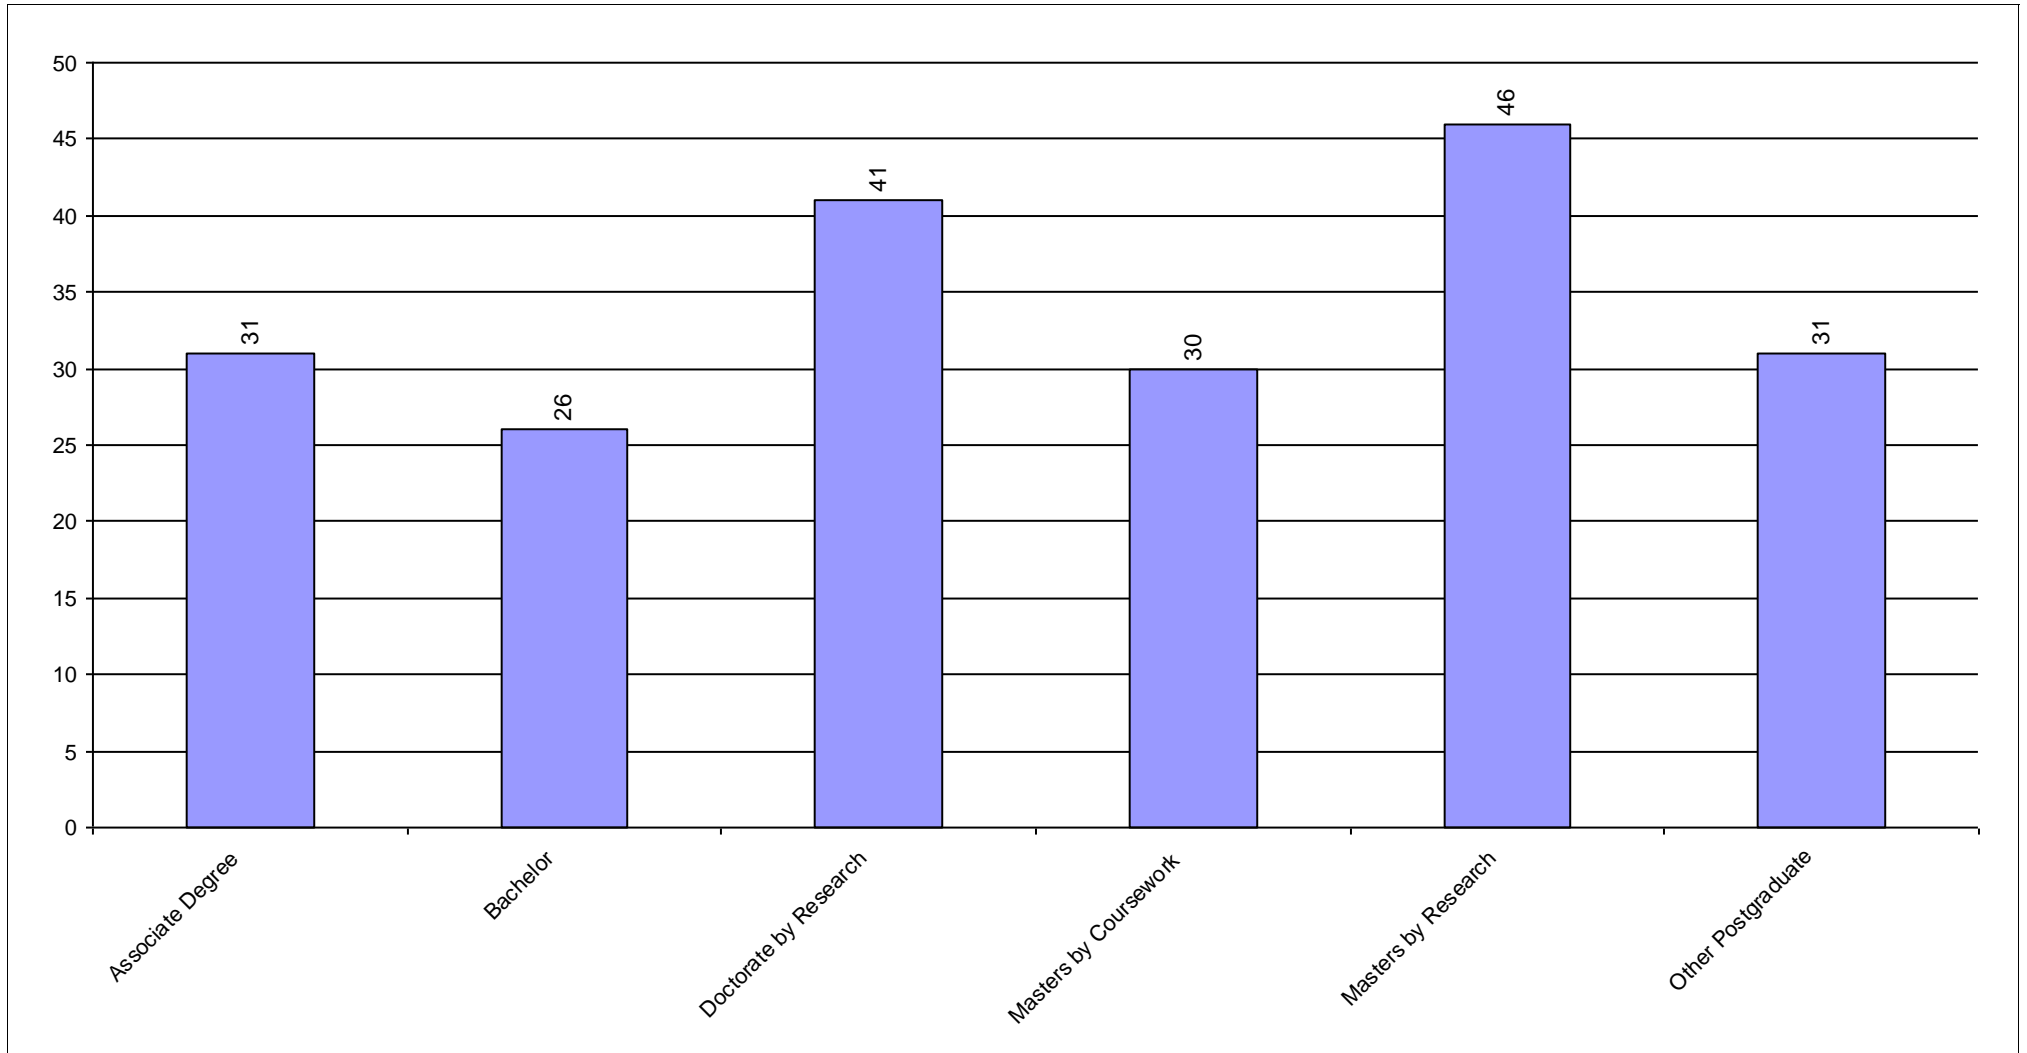

Age Profile of Completers for 2009

Extract: Past Course Completions

Dimension: Average Age - All Completers

Age Profile of Completers for 2009

Extract: Past Course Completions

Dimension: Age Distribution - Associate Degree

Age Profile of Completers for 2009

Extract: Past Course Completions

Dimension: Age Distribution - Bachelor

Age Profile of Completers for 2009

Extract: Past Course Completions

Dimension: Age Distribution - Doctorate by Research