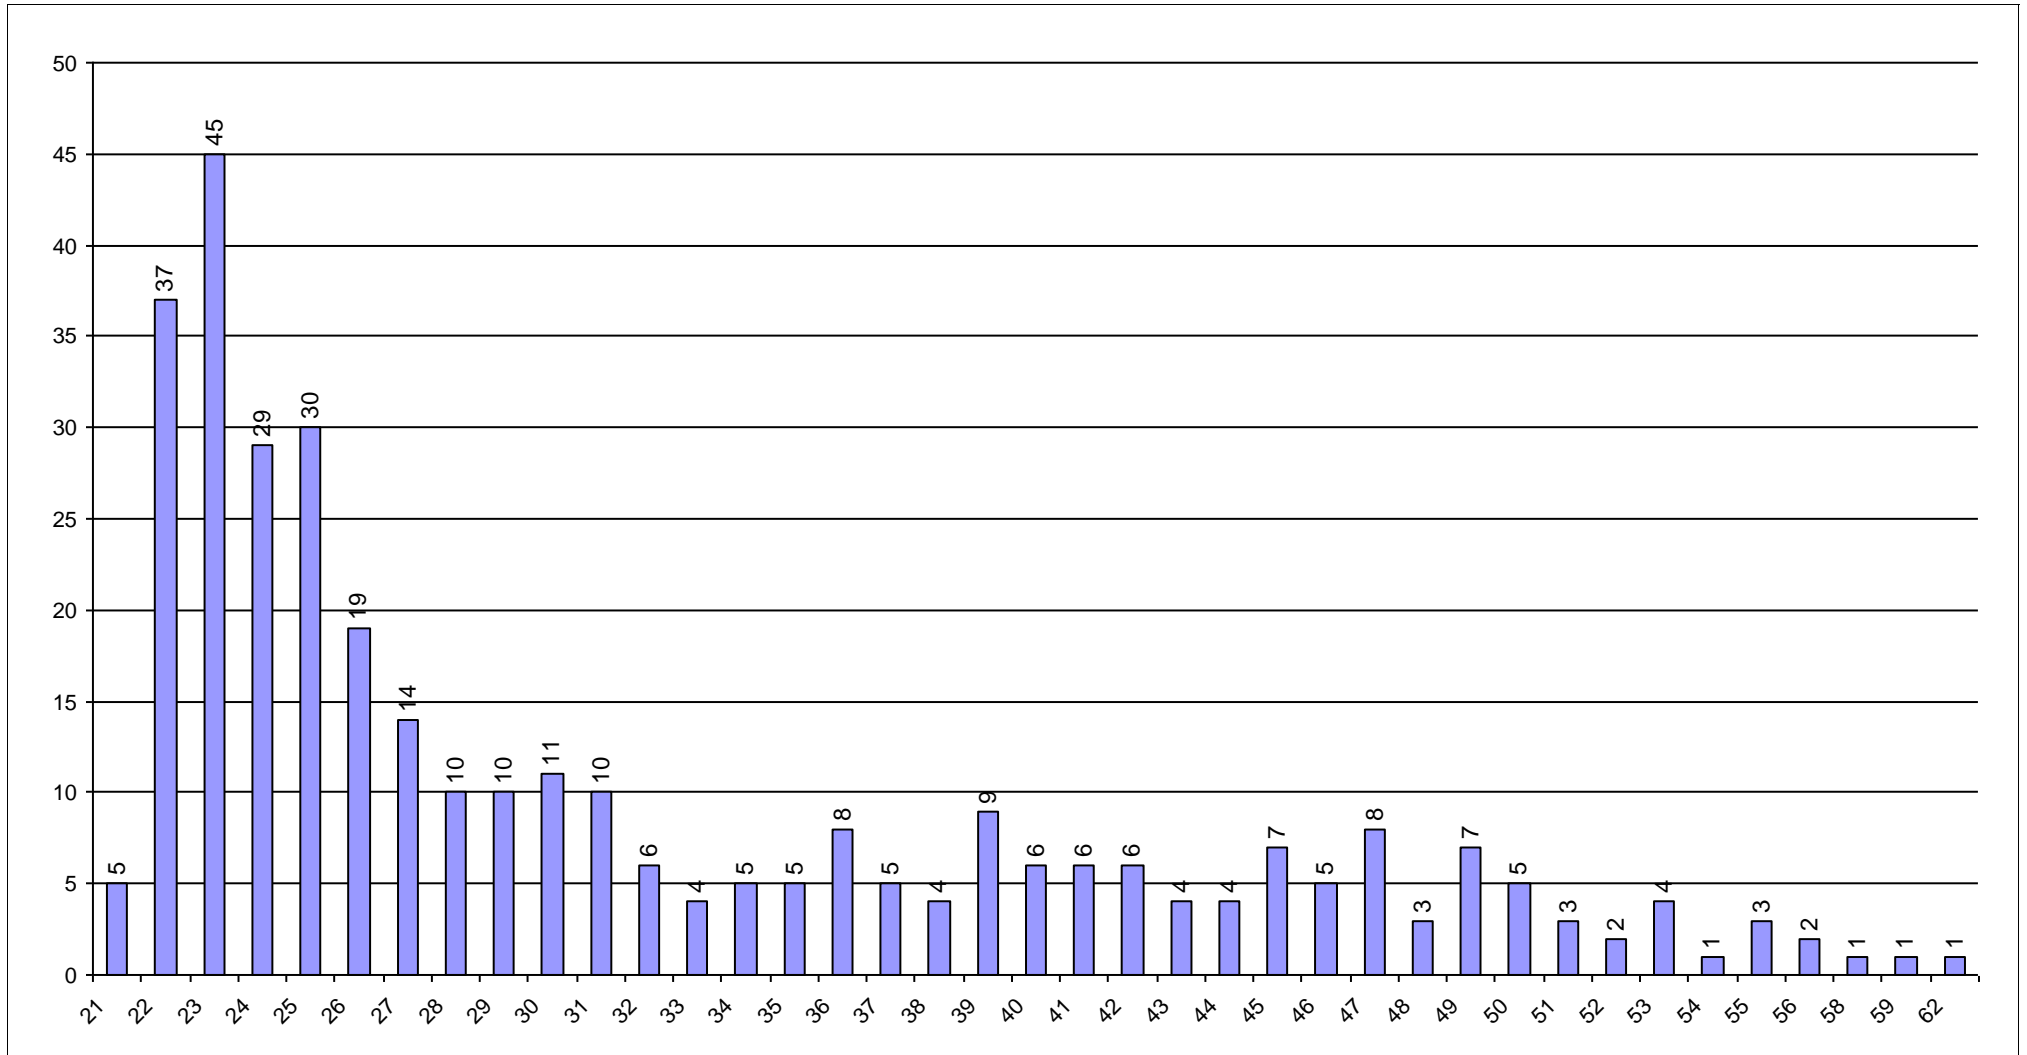

Age Profile of Completers for 2009

Extract: Past Course Completions

Dimension: Age Distribution - Other Postgraduate