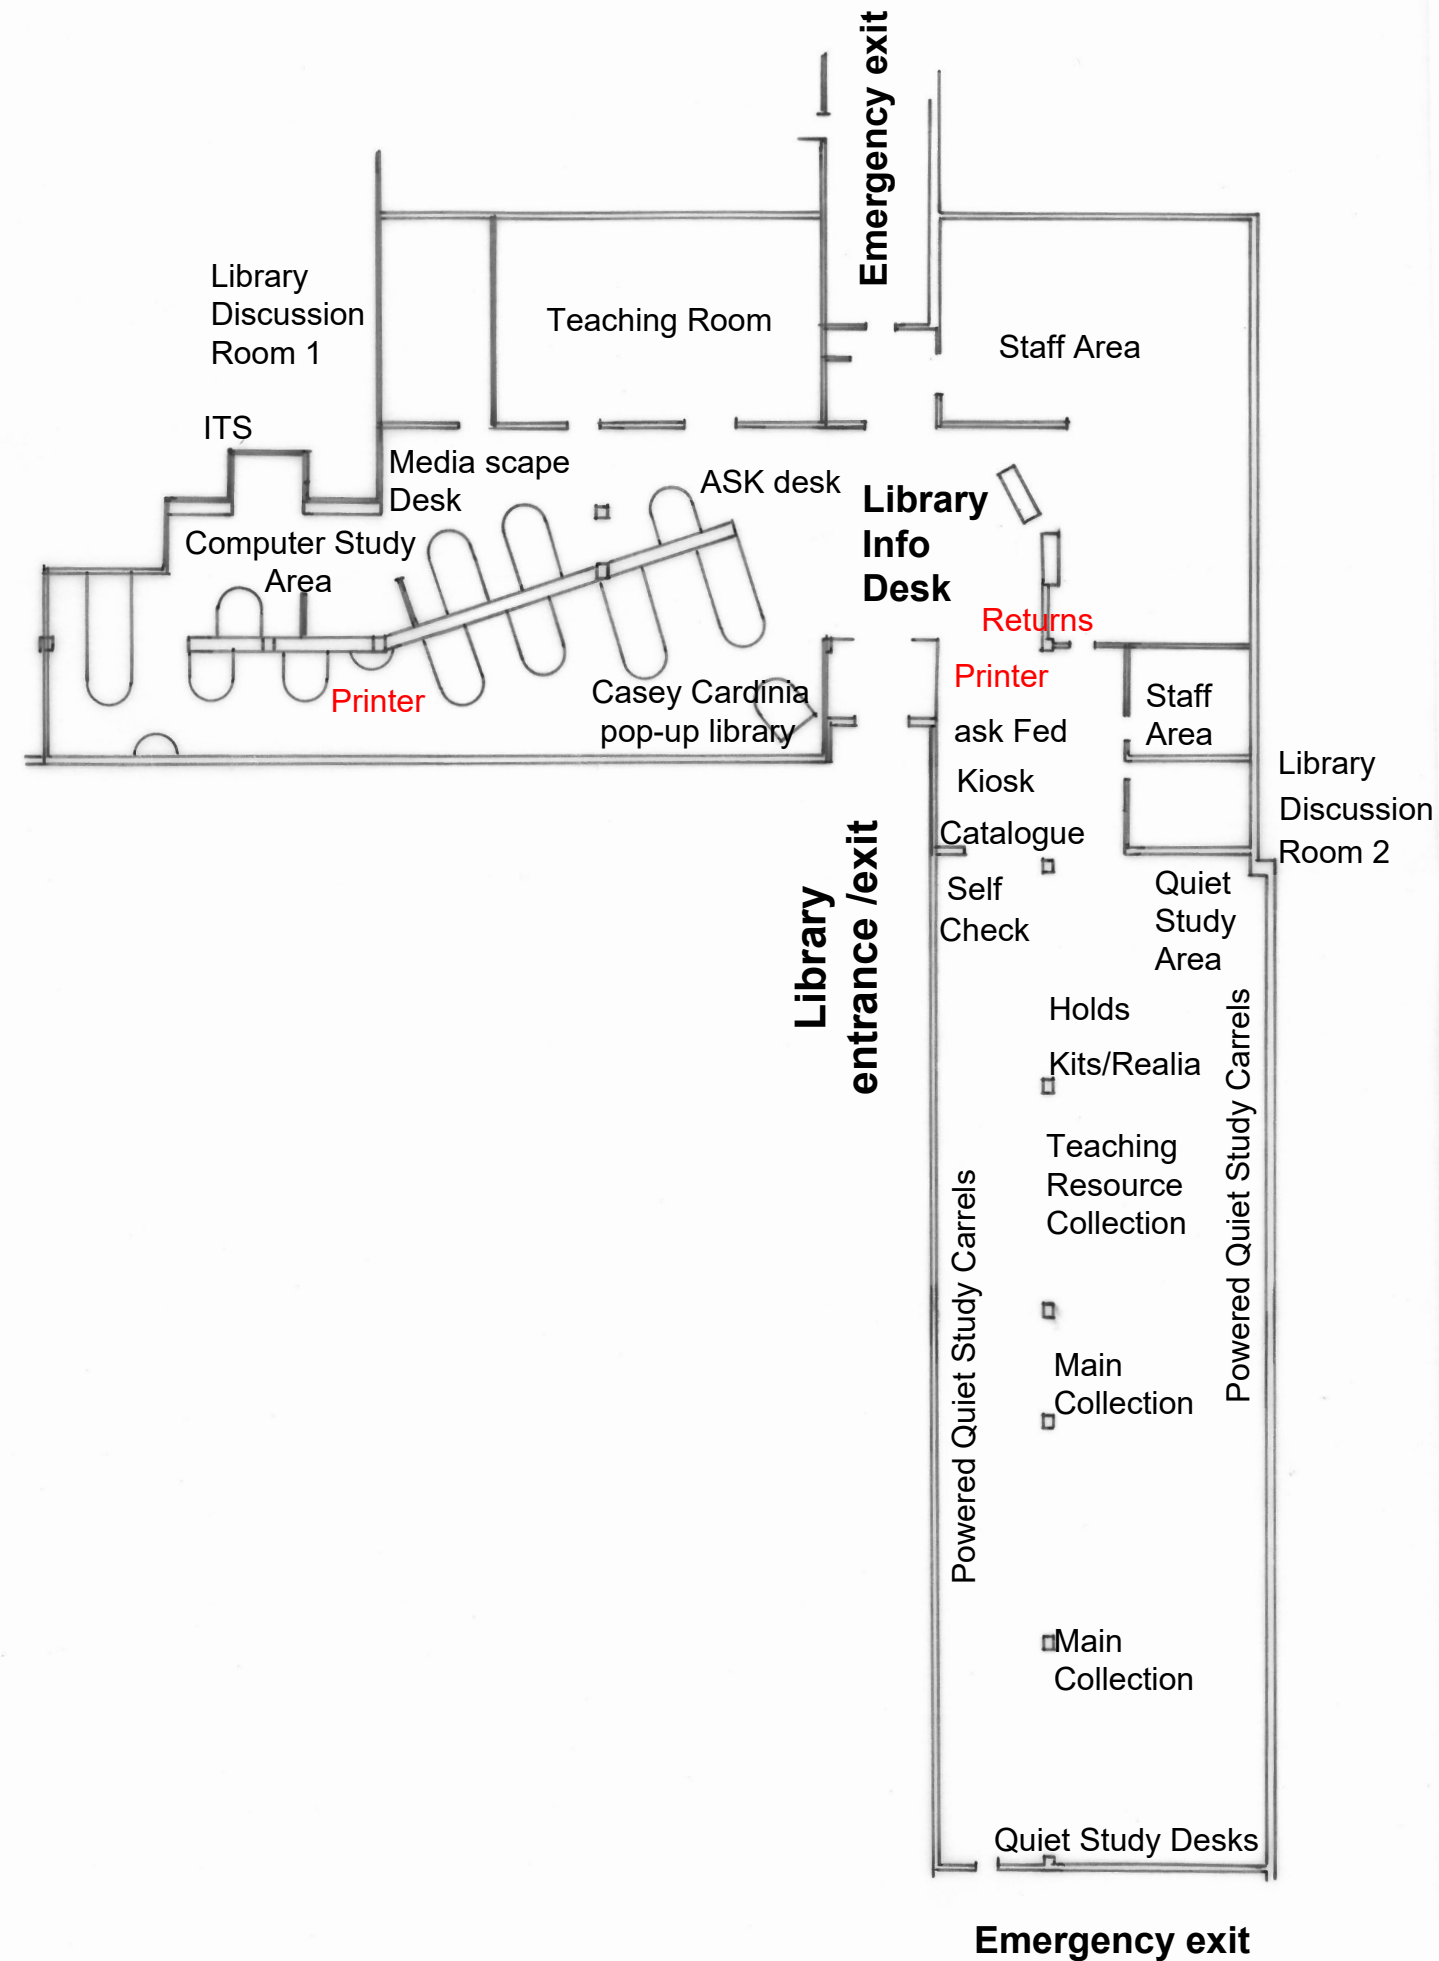

# Berwick Library floor plan

Contact us:

1300 552 567

[libinfo@federation.edu.au](mailto:libinfo@federation.edu.au)

Chat | Facebook | Twitter

[federation.edu.au/library](http://federation.edu.au/library)