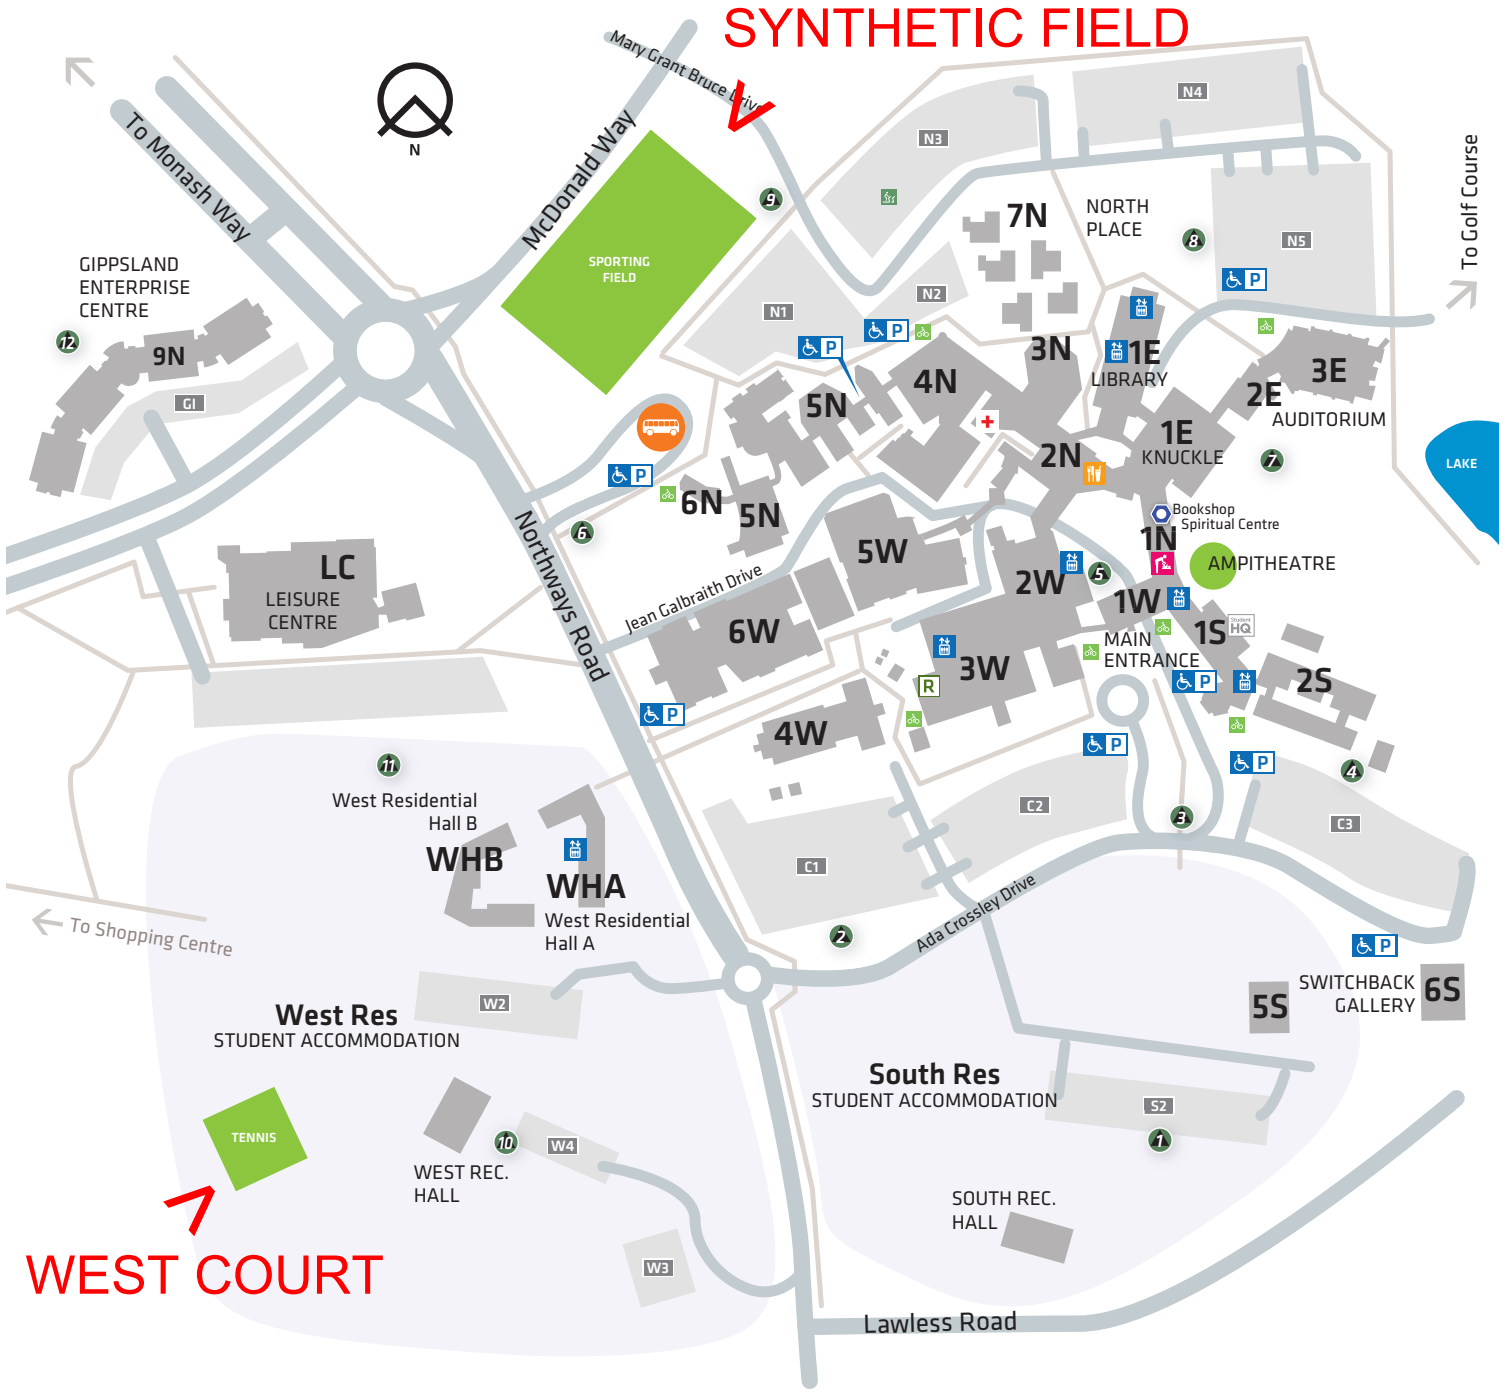

Gippsland Campus, Churchill | Map

WEST COURT

Legend

- Buildings
- Roads
- Car Park Number (Restrictions may apply)
- Disability Car Spaces
- Pathway/Route
- Toilet facilities are available in most buildings, refer building signage.

- Lift
- Bike Parking
- Bus Stop
- Parents Room
- Campus Nurse, AED
- Food and Drink
- Student HQ
- Outdoor Exercise Station

- Designated Assembly Point
- Spiritual Centre
- Rest Room
- For security assistance call 5122 6662
- For disability access assistance call 5122 6662
For Mobility Access Map refer Page 3
- All Federation University Australia Campuses are Smoke-free