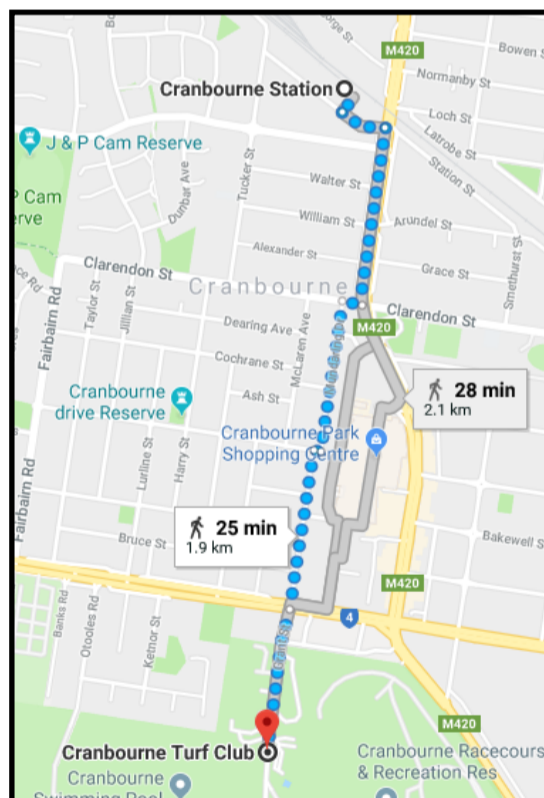

ARE YOUR EXAMS AT

CRANBOURNE TURF CLUB ?

www.ptv.vic.gov.au/ destination Cranbourne Racecourse

BY CAR

Allow 45—60 minutes during peak hours

Carparking available on-site

BY TRAIN

Allow 30 minutes to Walk from the

Cranbourne Train Station

BY TRAIN

Allow 30 minutes to BUS from the

Cranbourne Train Station

Free shuttle bus after first afternoon exam. From Cranbourne Turf Club to Cranbourne train station. (no booking needed)