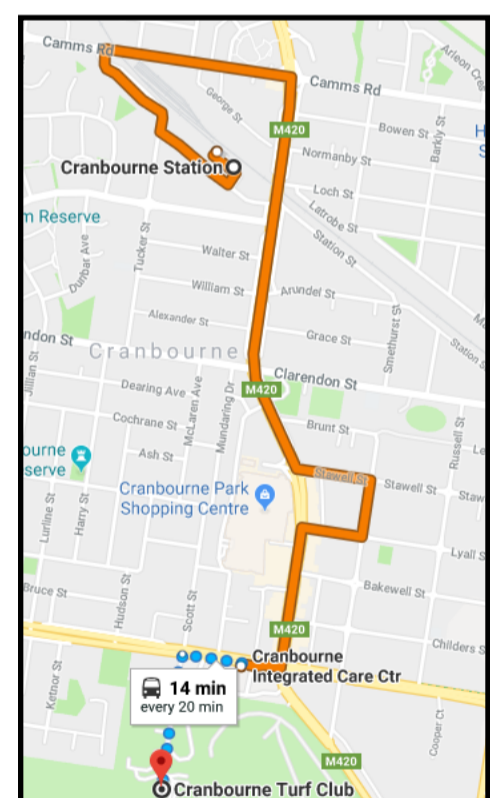

ARE YOUR EXAMS AT

CRANBOURNE TURF CLUB ?

www.ptv.vic.gov.au/ destination Cranbourne Racecourse

BY CAR

Allow 45—60 minutes during peak hours

Carparking available on-site

BY TRAIN

Allow 30 minutes to Walk from the

Cranbourne Train Station

BY TRAIN

Allow 30 minutes to BUS from the

Cranbourne Train Station

Free shuttle bus after first afternoon exam. From Cranbourne Turf Club to Cranbourne train station. (no booking needed)