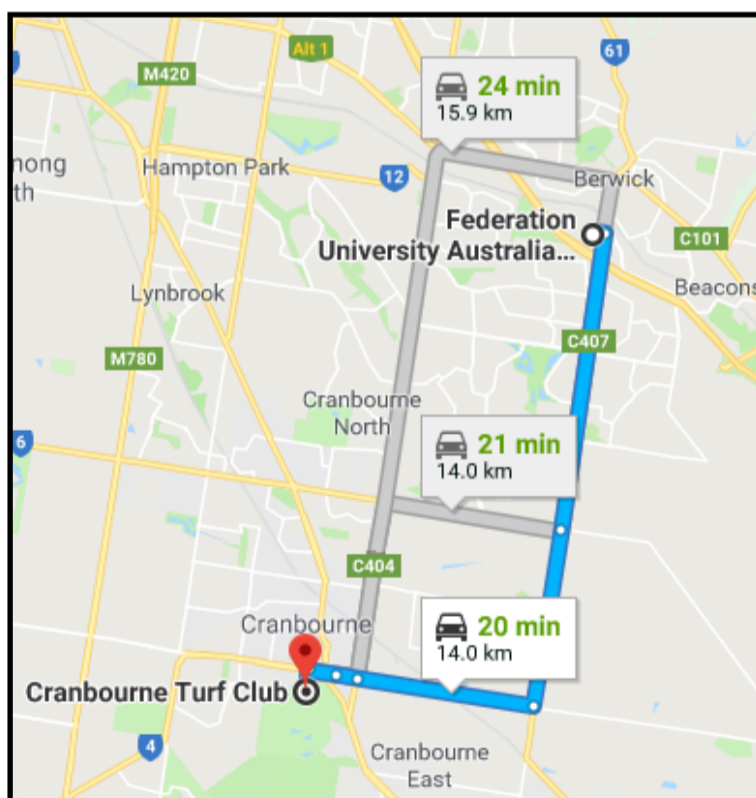

EXAM Information

Check when and where your exams are being held via your 'personal exam timetable'.

Plan your journey carefully;

allow enough time to get to your venues, know where to park or how to get there via public transport.

ARE YOUR EXAMS AT

CRANBOURNE TURF CLUB ?

www.ptv.vic.gov.au/ destination Cranbourne Racecourse

BY CAR

Allow 45—60 minutes during peak hours

Carparking available on-site

BY TRAIN

Allow 30 minutes to Walk from the

Cranbourne Train Station

BY TRAIN

Allow 30 minutes to BUS from the

Cranbourne Train Station

Free shuttle bus after first afternoon exam. From Cranbourne Turf Club to Cranbourne train station. (no booking needed)