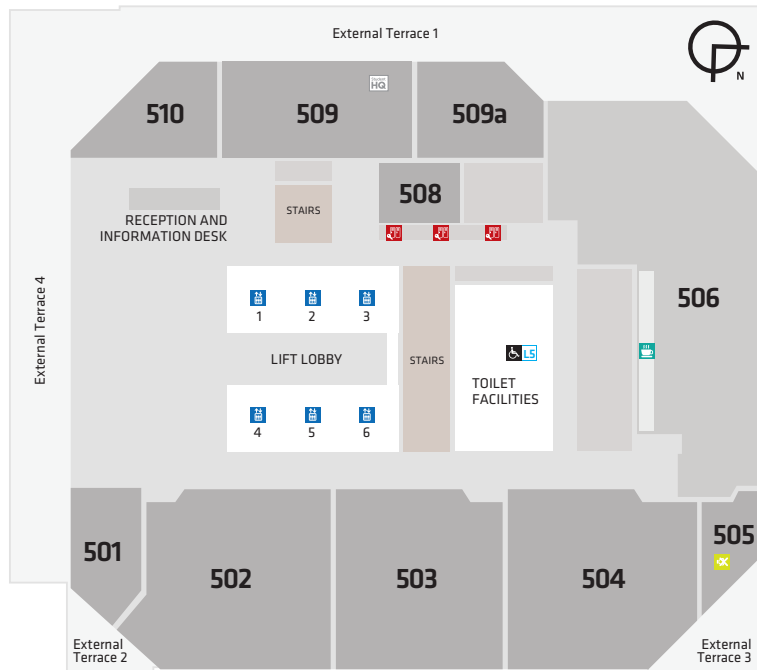

Brisbane Campus, Brisbane | Floorplans

| Level 5

| Level 6

| Level 7

Legend

- Disability Access Toilet (Level)
- Lifts
- Student HQ
- Quiet Space

- Lockers
- Kitchenette
- Prayer Room

- All Levels and Rooms are accessible via lifts
- All Federation University Australia Campuses are Smoke-free
- Designated Assembly Point (DAP) is offsite at Cathedral Square – corner of Ann and Wharf Streets